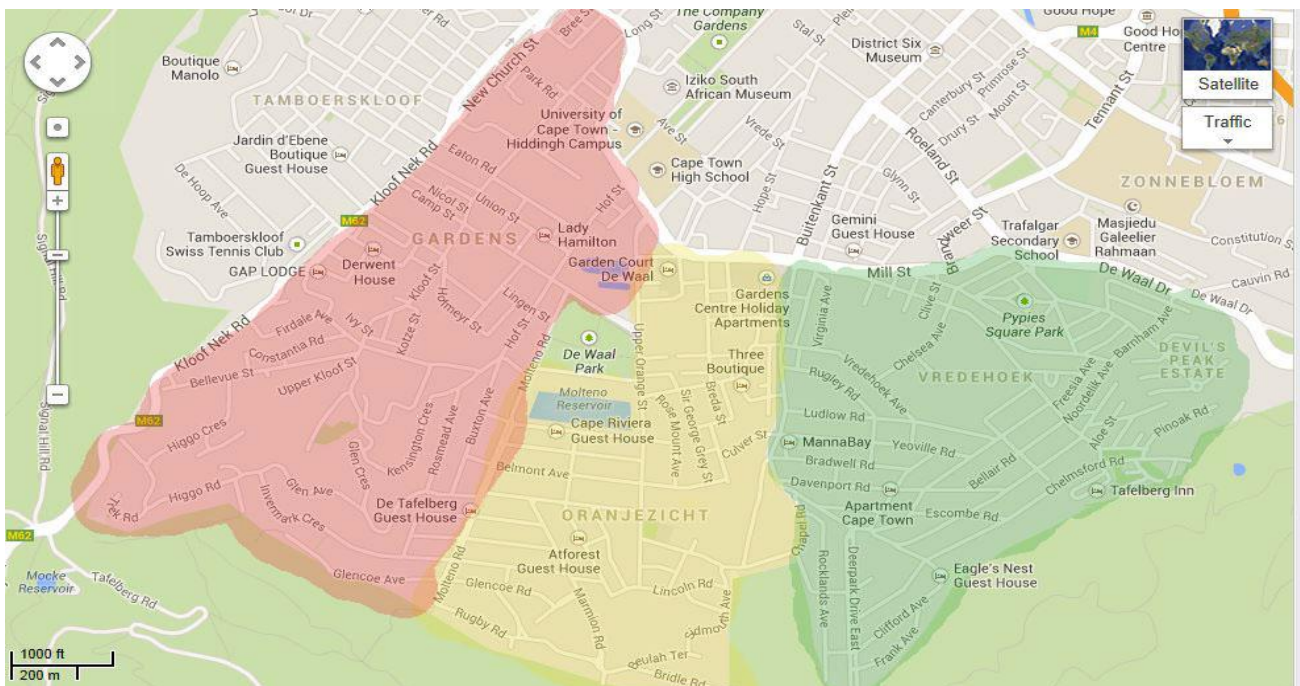

After hour stay prices do not include meals. Fee will be charged for meals where applicable.

Evening care that is not combined with daycare is subject to availability and charged at min rate of R80

BOARDING	Casual	1 Day	2 Day	3 Days	4+ Days
Per dog per day	R 280	R 244	R 239	R 234	R 229

Boarding is charged on day/night bases (24 hour cycle). Drop-off/Pick-up before 8:30am or after 2:00pm

When drop-off & pick-up times exceeds a 24 hour cycle we add a daycare rate for extra day

Boarding subject to availability and by prior arrangement only. High-season surcharge apply when applicable

New clients subject to daycare assessment prior to booking date. Charged at lowest daycare rate

Boarding invoice must be paid by due date to confirm booking or booking will become subject to availability.

Casual rate will be charged if client is not available for an assessment before booking date. (Max 2 nights)

Dogwalking - Vredehoek/Devil's Peak area (Green Zone)	Subject to availability
Pick-up, 60+ min walk, Drop-off; Single dog at address	R120 per walk
Pick-up, 60+ min walk, Drop-off; Per dog at same address	R115 per walk

Weekend walks; subject to availability

Prices valid from 1 August 2017. We reserve the right to make reasonable market related adjustments